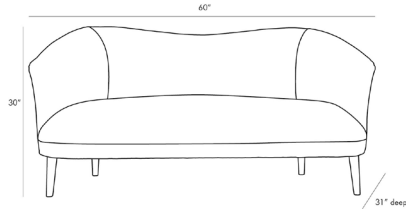

## DUPREY SETTEE TEXTURED IVORY GREY ASH

8141

H: 30 IN, W: 60 IN, D: 31 IN

Textured Ivory

Contract Suitable As Is

This diminutive settee has a distinct heirloom vibe that has been updated and made modern with a textured ivory fabric. The sensuous curve of the back and arms adds a romantic flair that feels lavish and sexy while angled legs provide a moderneffect. Use in a bedroom or a dressing room to add a glamorous old world touch.

### DIMENSIONS

Seat Height	16.5 IN
-------------	---------